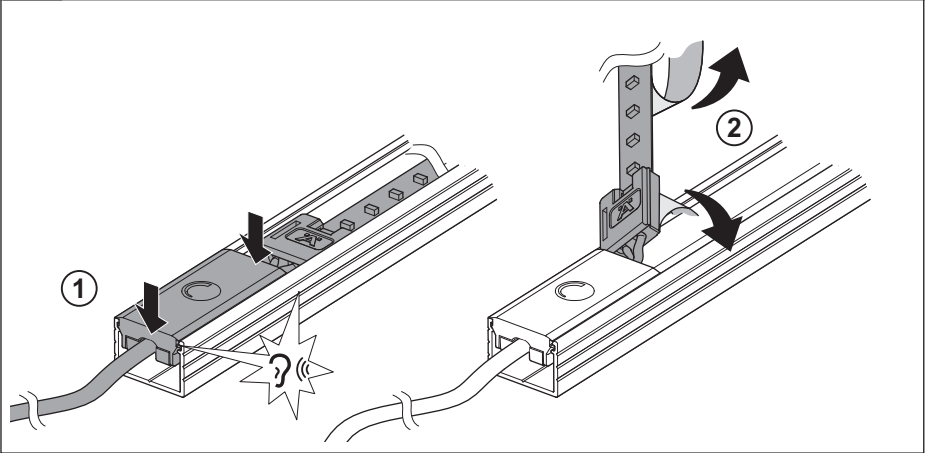

2

732.28.399

3

HDE 08/2015