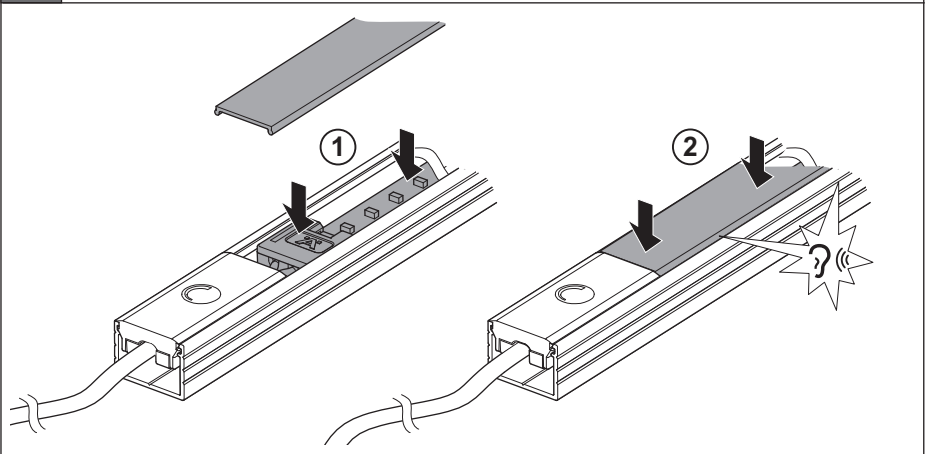

732.28.399

3