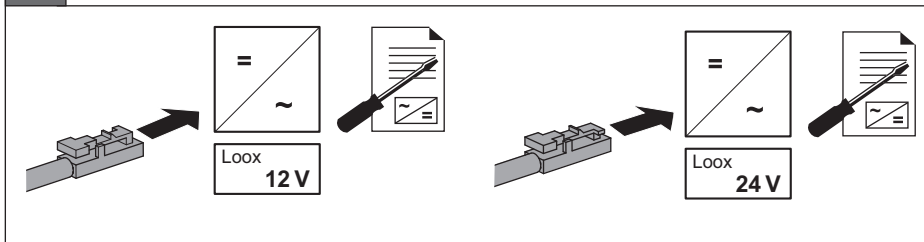

4

732.28.399

HDE 08/2015